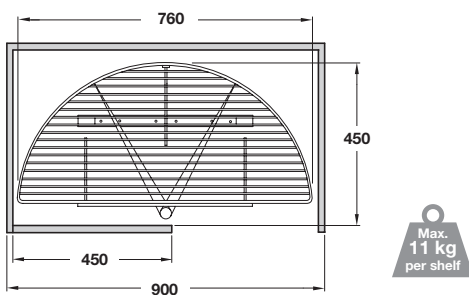

CHROME WIRE SLIDE OUT HALF CAROUSEL SETS

Half carousel sets with chrome wire trays to suit 800 or 900 mm corner cabinets.

Slide out half carousel sets

- > Suitable for 800 or 900 mm corner cabinets
- > Spindle height adjustable 645 to 790 mm
- > Shelves can be swivelled and then further extended using the slide system
- > Useful in any situation where the user has difficulty reaching into a cabinet
- > Set includes:
 - 2x Chrome plated half carousel shelves
 - 1x Spindle
 - 1x Pair runners
 - Fast block fittings for an easy installation
- > Order qty: 1 set

	Corner base unit 800	Corner base unit 900	Fixings included
--	----------------------	----------------------	------------------

Min. cabinet width	800 mm	900 mm
Min. door width	400 mm	450 mm
Cat. No.	542.41.220	542.41.230