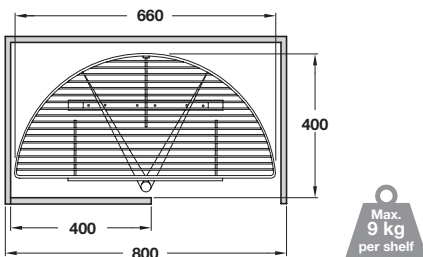

CHROME WIRE SLIDE OUT HALF CAROUSEL SETS

Half carousel sets with chrome wire trays to suit 800 or 900 mm corner cabinets.

Slide out half carousel sets

- > Suitable for 800 or 900 mm corner cabinets
- > Spindle height adjustable 645 to 790 mm
- > Shelves can be swivelled and then further extended using the slide system
- > Useful in any situation where the user has difficulty reaching into a cabinet
- > Set includes:
 - 2x Chrome plated half carousel shelves
 - 1x Spindle
 - 1x Pair runners
 - Fast block fittings for an easy installation
- > Order qty: 1 set

	Corner base unit 800	Corner base unit 900	Fixings included
--	----------------------	----------------------	------------------

Min. cabinet width	800 mm	900 mm
Min. door width	400 mm	450 mm
Cat. No.	542.41.220	542.41.230