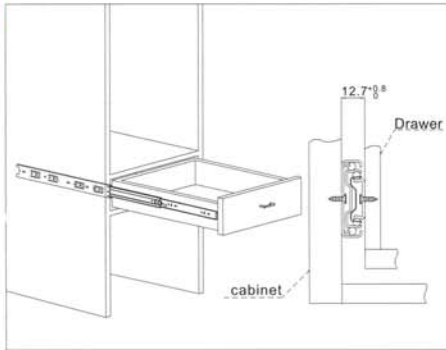

## FULL EXTENSION DRAWER SLIDE 45MM

PRODUCT SELECTION GUIDE

- **Applications:** Desk drawers, storage cabinets and kitchen cabinets, etc.
- **Features:** Long slide travel, the stopper can prevent the drawer from self motion.
- **Loading Capacity:** 100lbs(45kgs) per pair (450mm long).
- **Finish:** Black finish; zinc plating in Bright, or black color.
- **Material:** Hardened cold rolled steel plate.
- **Length:** 250mm--700mm