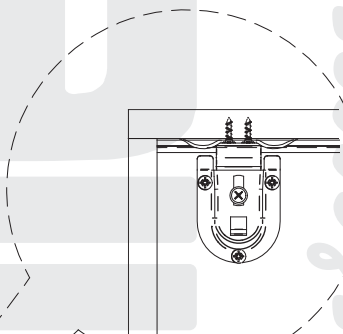

4.

5.

6.

7.

3,5x16 (mm)

TM

furniture fittings&accessories

www.bulleritd.co.uk