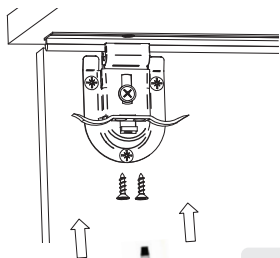

4.

5.

6.

7.

3,5x16 (mm)

TM

furniture fittings&accessories

www.bulleritd.co.uk