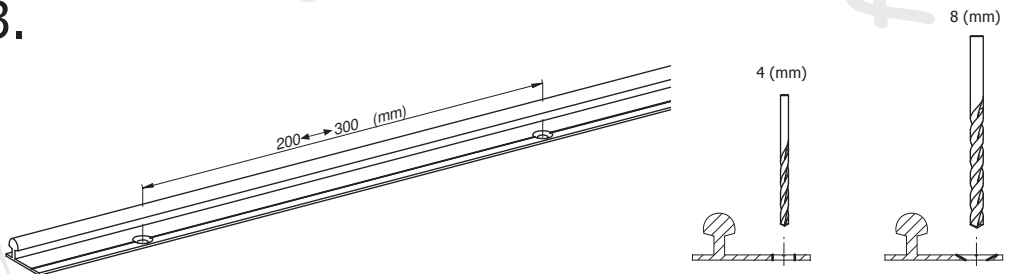

4.

5.

6.

7.

3,5x16 (mm)

TM

furniture fittings&accessories

www.bulleritd.co.uk