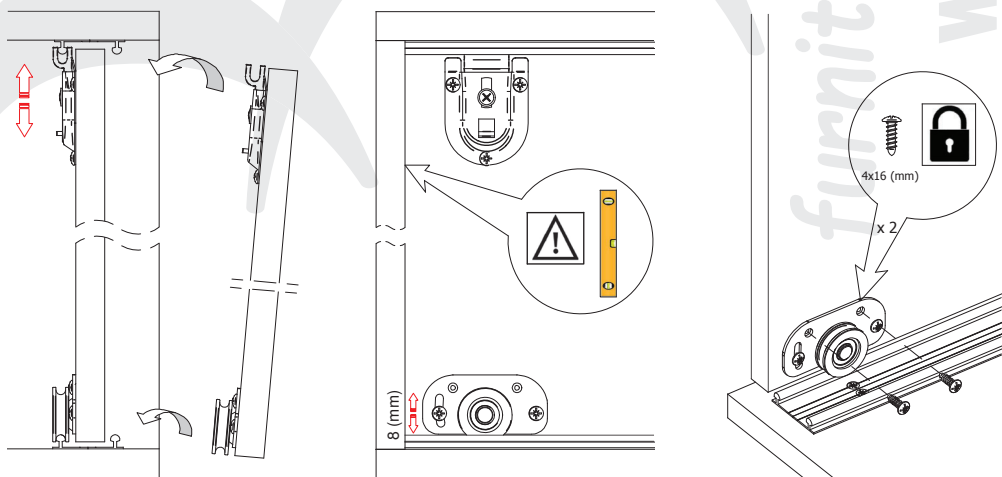

Mars™

Sliding Door System For Wardrobe

www.bullerltd.co.uk

Buller™

furniture fittings & accessories
www.bullerltd.co.uk

1.

2.

3.

4.

5.

6.

7.

3,5x16 (mm)

TM

furniture fittings&accessories

www.bulleritd.co.uk