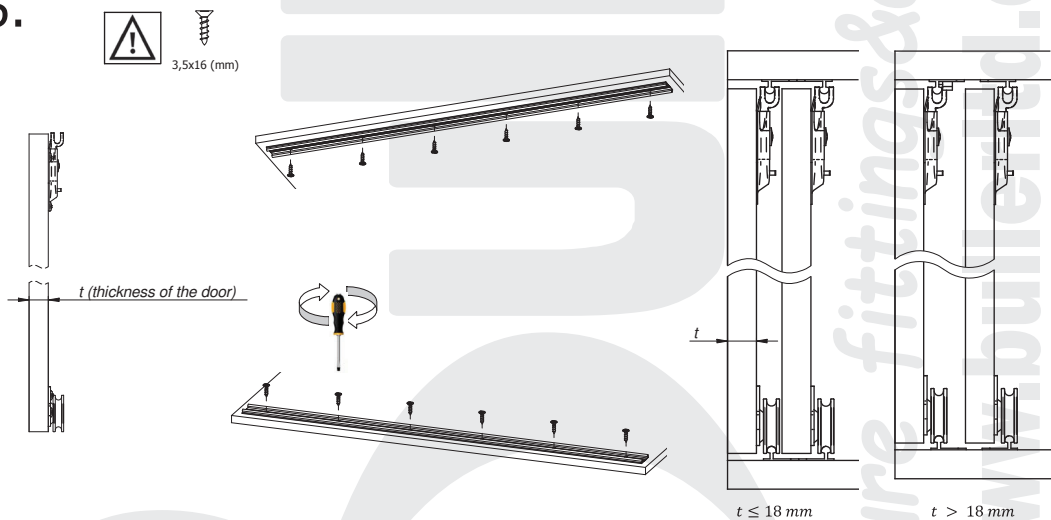

4.

5.

6.

7.

3,5x16 (mm)

TM

furniture fittings&accessories

www.bulleritd.co.uk