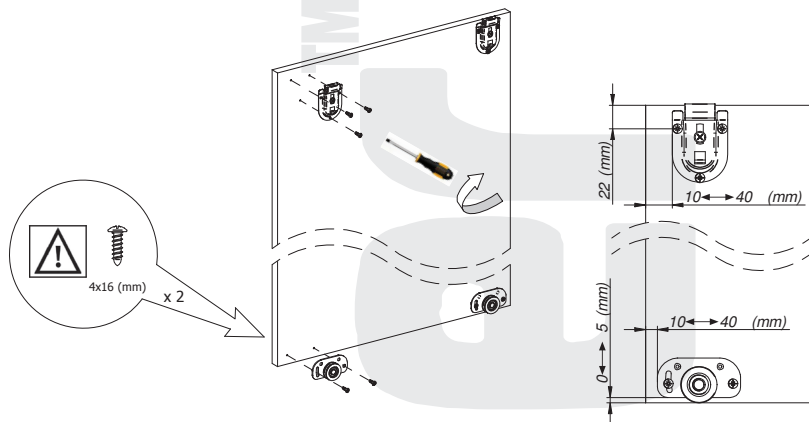

4.

5.

6.

7.

3,5x16 (mm)

TM

furniture fittings&accessories

www.bulleritd.co.uk