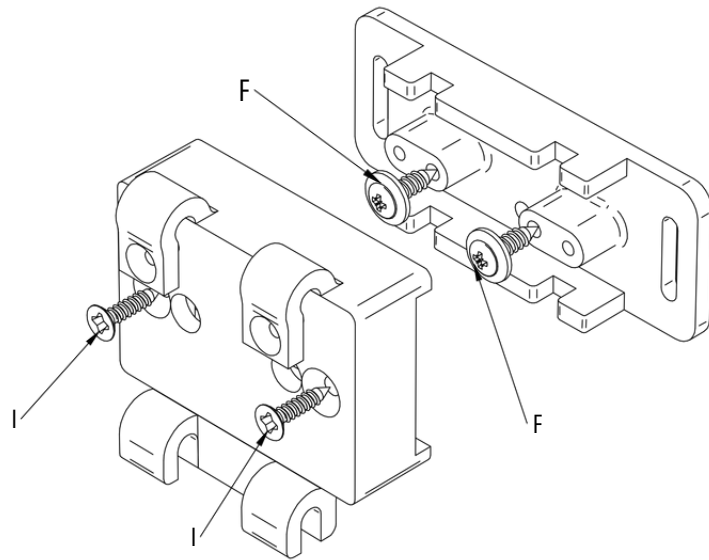

<p>A. Laundry Basket</p>	<p>B. Slide Cover x 2 t</p>	<p>C. Front fixing x 4</p> <p>D. Slide fixings x 4</p>	<p>E. Slides- 1 set</p>	<p>F. 4,2x13 x 8</p>	<p>H. 4,2x16 x 8</p>	<p>J. 3,5x16 x 16</p>
				<p>G. M4x8 x 6</p>	<p>I. 4x16 x 8</p>	

F - adjustment screws  
I - fixing screws

## 1. Assembly and adjustment of front fixing

## 3. Front fixings layout

Cabinet Size	X(mm)
30	32
40	67
50	117
60	167