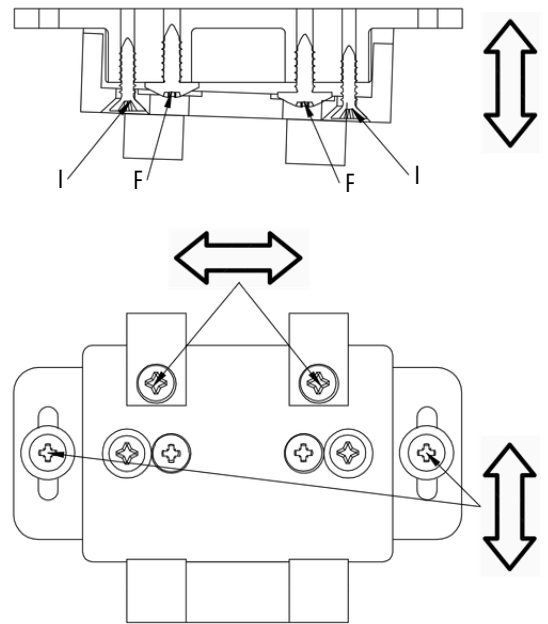

<p>A. Laundry Basket</p>	<p>B. Slide Cover x 2 t</p>	<p>C. Front fixing x 4</p> <p>D. Slide fixings x 4</p>	<p>E. Slides- 1 set</p>	<p>F. 4,2x13 x 8</p>	<p>H. 4,2x16 x 8</p>	<p>J. 3,5x16 x 16</p>
				<p>G. M4x8 x 6</p>	<p>I. 4x16 x 8</p>	

F - adjustment screws  
I - fixing screws

## 1. Assembly and adjustment of front fixing

## 3. Front fixings layout

Cabinet Size	X(mm)
30	32
40	67
50	117
60	167