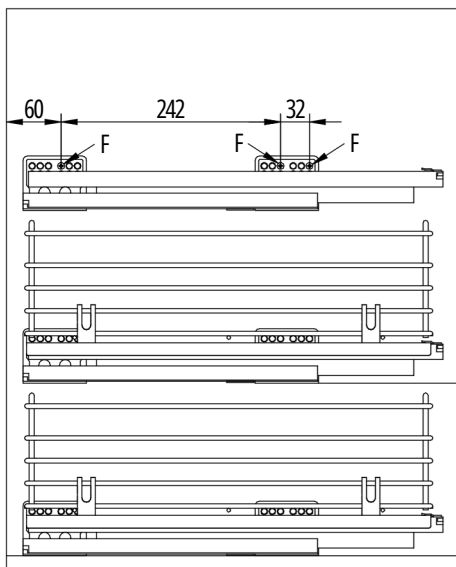

A. Basket

B. Runner cover x 2

C. Basket Clip x 4

E. M4x8 x 6

F. 3,5x16 x 8

D. Set of runners

1. Runner covers assembly

KLIK!

2. Runners installation

X - Distance between the runners - min 190mm